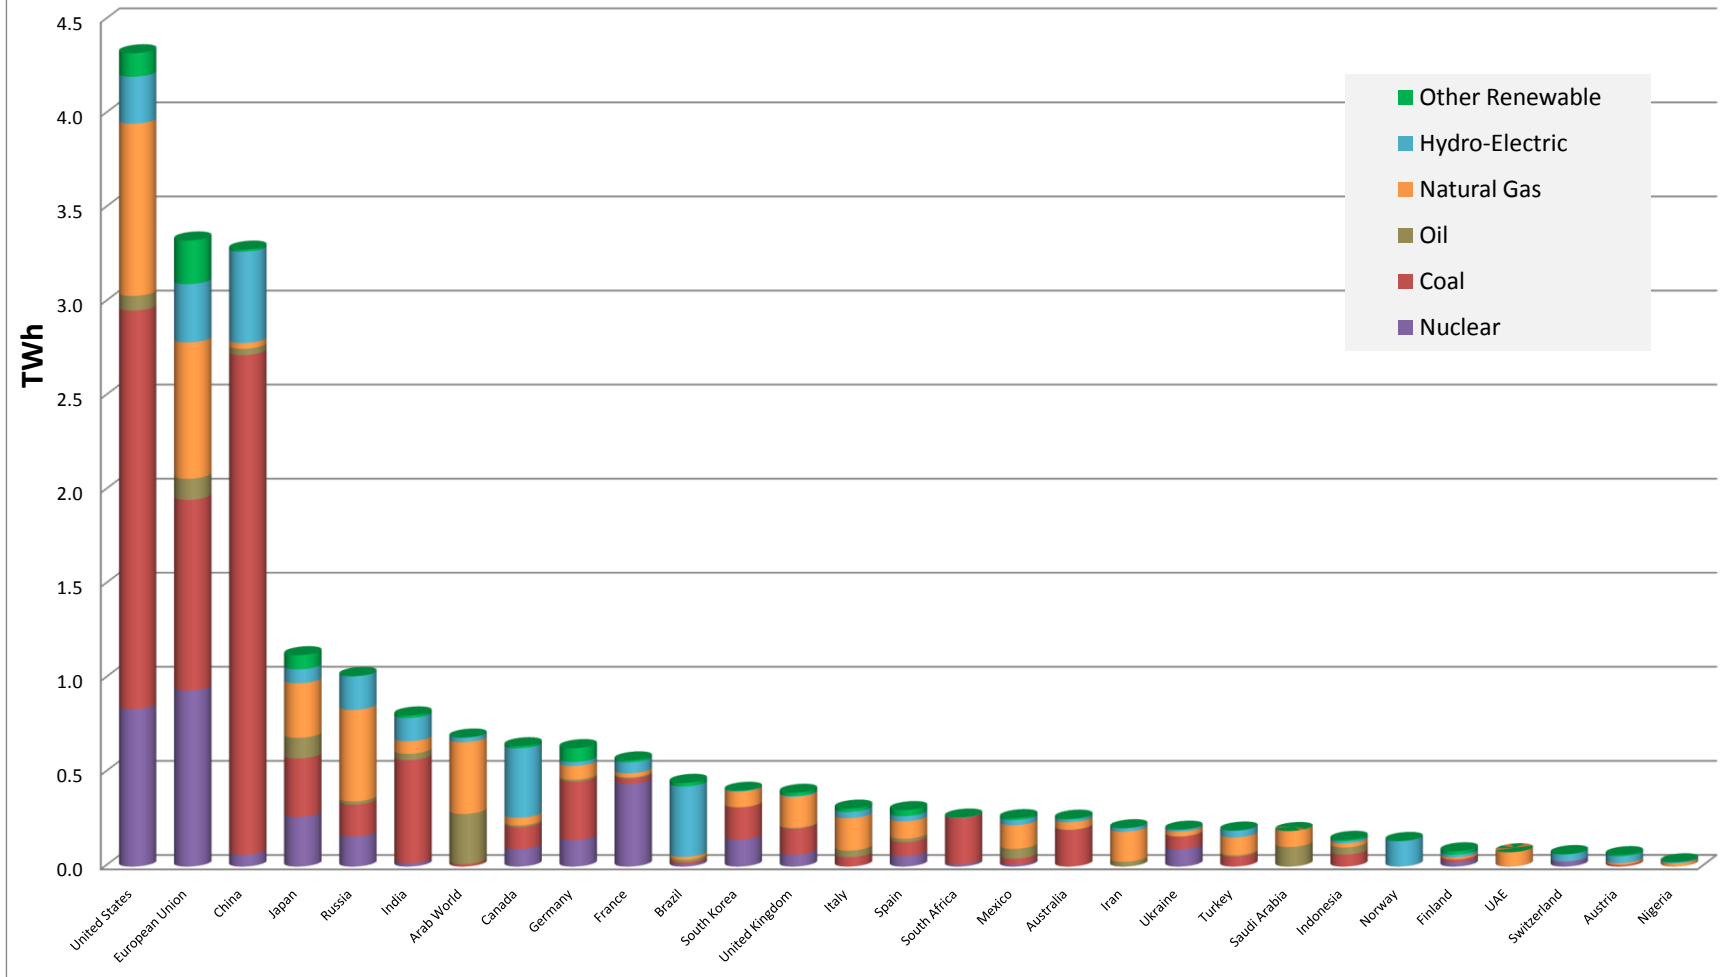

Power Generation Mix in Select Countries (TWh)

Source: Assembled from data published on the The World Bank website.

[Link to World Bank website](#)

Disclaimer: Chart produced using data compiled from The World Bank website, which are assumed to be accurate at the time of posting. This information is provided as a service to our customers, but has not been independently verified or confirmed.