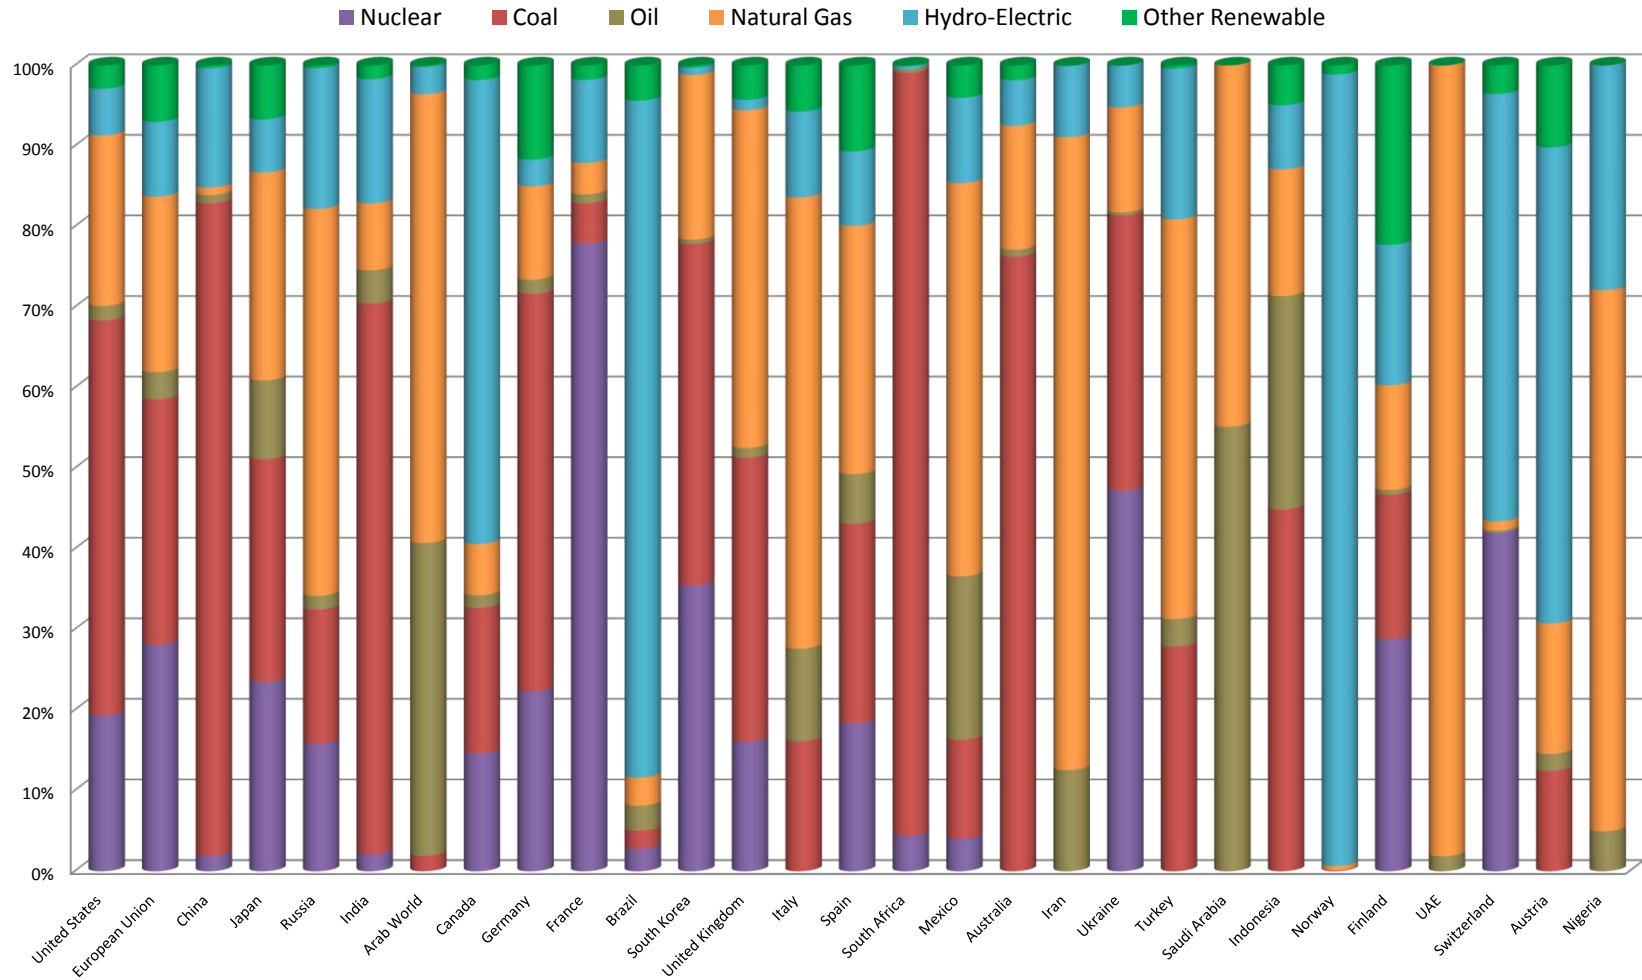

Power Generation Mix in Select Countries (Percentage)

Source: Assembled from data published on the The World Bank website.

[Link to World Bank website](#)

Disclaimer: Chart produced using data compiled from The World Bank website, which are assumed to be accurate at the time of posting. This information is provided as a service to our customers, but has not been independently verified or confirmed.